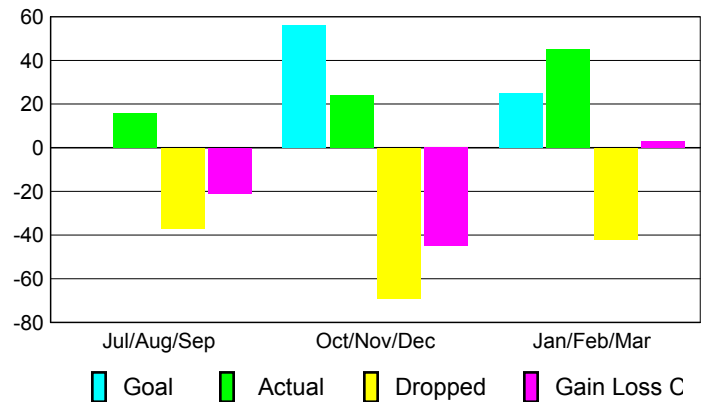

Membership Results 2008-2009

Goal, New, Dropped, Gain/Loss