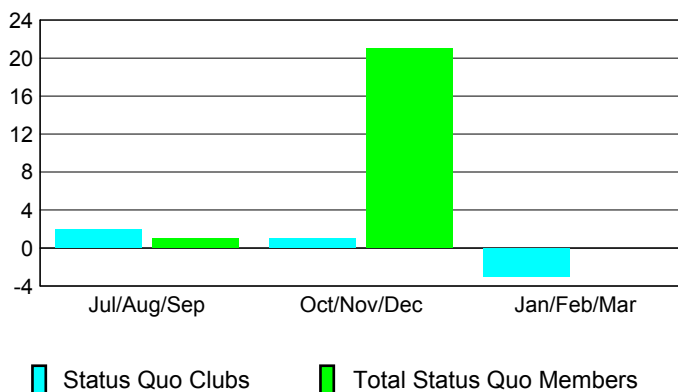

### Clubs 2007-2008

Month	New Club Goal	Actual New Clubs	Actual Dropped Clubs	Gain/Loss of Clubs	Gain/Loss of Clubs
Jul/Aug/Sep	0	0	-1	-1	0
Oct/Nov/Dec	0	0	-2	-2	0
Jan/Feb/Mar	1	0	3	3	0
<b>Totals</b>	<b>1</b>	<b>0</b>	<b>0</b>	<b>0</b>	<b>0</b>

### Club Results 2008-2009

Goal, New, Dropped, Gain/Loss

### Comparison of Club Gain/Loss

Current Year Compared to the Previous Year

### YTD Status Quo Clubs 2008-2009

Status Quo Clubs Compared to Status Quo Members