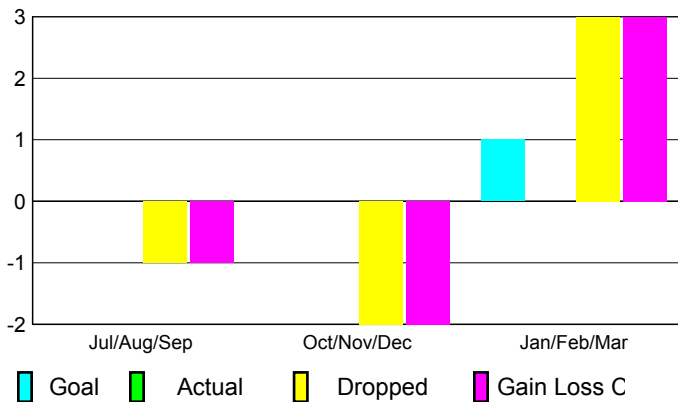

2008-2009 GMT Quarterly Report for District (or Undistricted) **District U 1**

GMT: **Mr. GILLES MELANCON**

Location: **QUEBEC**

GMT CA: **1 & 2**

CLUBS

Club Results 2008-2009

Clubs 2007-2008

Month	New Club Goal	Actual New Clubs	Actual Dropped Clubs	Gain/Loss of Clubs	Gain/Loss of Clubs
Jul/Aug/Sep	0	0	-1	-1	0
Oct/Nov/Dec	0	0	-2	-2	0
Jan/Feb/Mar	1	0	3	3	0
Totals	1	0	0	0	0

Club Results 2008-2009

Goal, New, Dropped, Gain/Loss